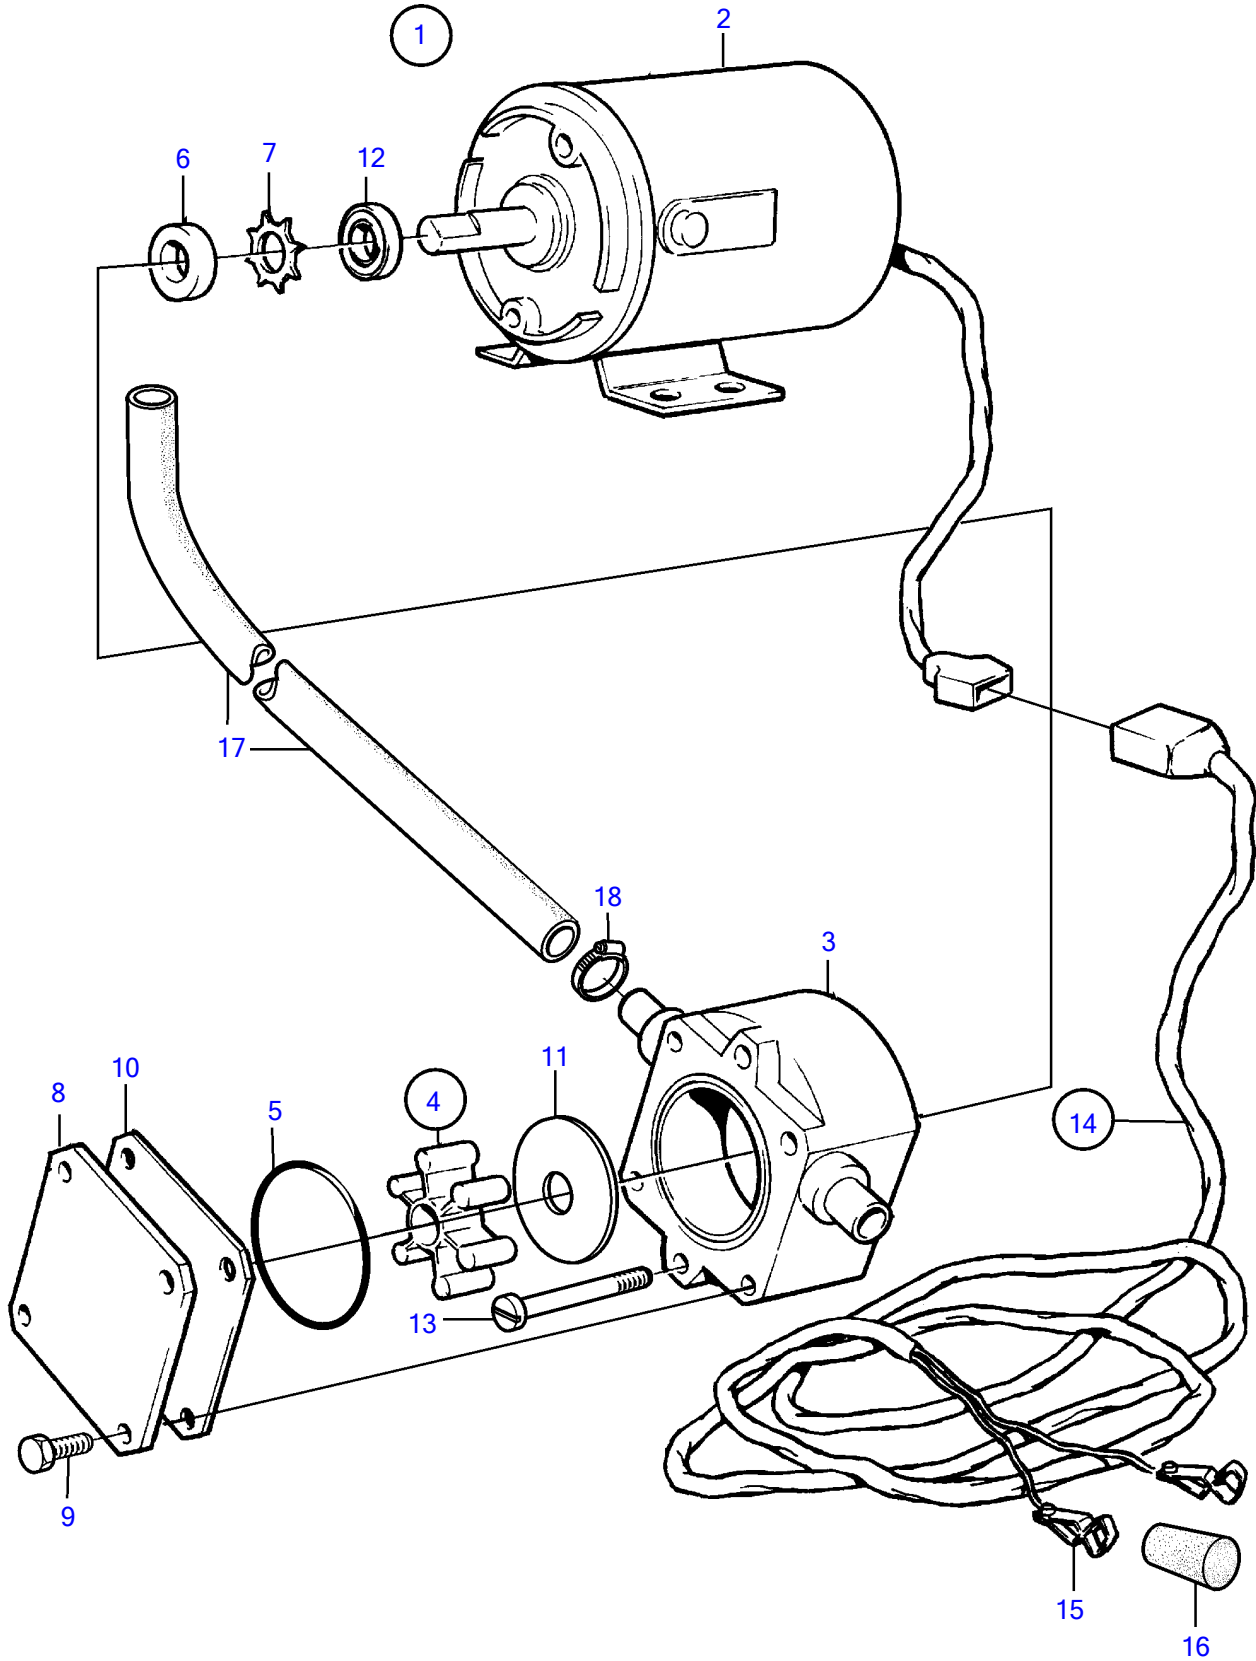

AD41D, D41D, TAM41D, TMD41D

AD41D, D41D, TAMD41D, TMD41D

REF	PART NO.	QTY	DESCRIPTION	NOTES
1	843114	1	Oil bilge pump	12V
2	842855	1	• Oil bilge pump	
3	(844015)	1	• • Pump housing	Obsolete part
4	844022	1	• • Impeller kit	
5		1	• • • O-ring	
6		1	• • • Sealing ring	
7		1	• • • Lock ring	
8	844018	1	• • Cardboard tube	
9	844021	4	• • Screw	
10	844017	1	• • Wear washer	
11	844016	1	• • Wear washer	
12	(844019)	1	• • Deflector ring	Obsolete part
13	969518	2	• • 6 point socket screw	(847464)
14	843113	1	• Cable trunk	
15	844280	2	• • Clip	
16	(844279)	1	• • Isolation	Obsolete part, Black
	(844278)	1	• • Isolation	Obsolete part, Red
17	943707	X	• Hose	
18	943471	3	• Hose clamp	